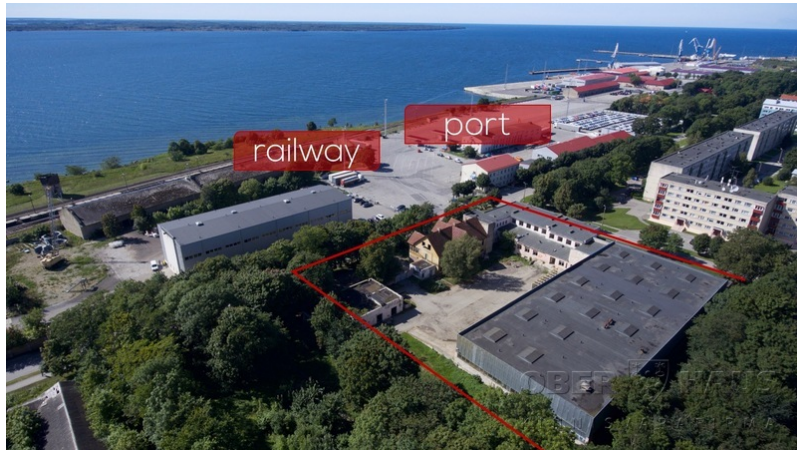

Üürile anda Äripind objekti

Lääne-Harju vald, Paldiski linn, Kivi

Hind: 5 000 EUR

Ala: 8820 A

Listing ID	OH426509
Total price	5 000 EUR
Total area	5000 m²
Lot area	8820 A
Price m ²	1 EUR
Year built	1990

Maido Kalviste

Kinnisvara ekspert

Tallinna peakontor
(372) 5648 5845
maido.kalviste@ober-haus.ee

Kirjeldus

For rent a long-term refurbished production building (cadastral unit 58001: 002: 0190) located in Harju County, Paldiski City, Kivi Street 2 / Peetri Street 16, for rent for a period of 1 month for 6 months. In the immediate vicinity, both production and residential buildings are located. Just on the other side of Peetri Street is the North Harbor, both on paved plots and on warehouses and berths...